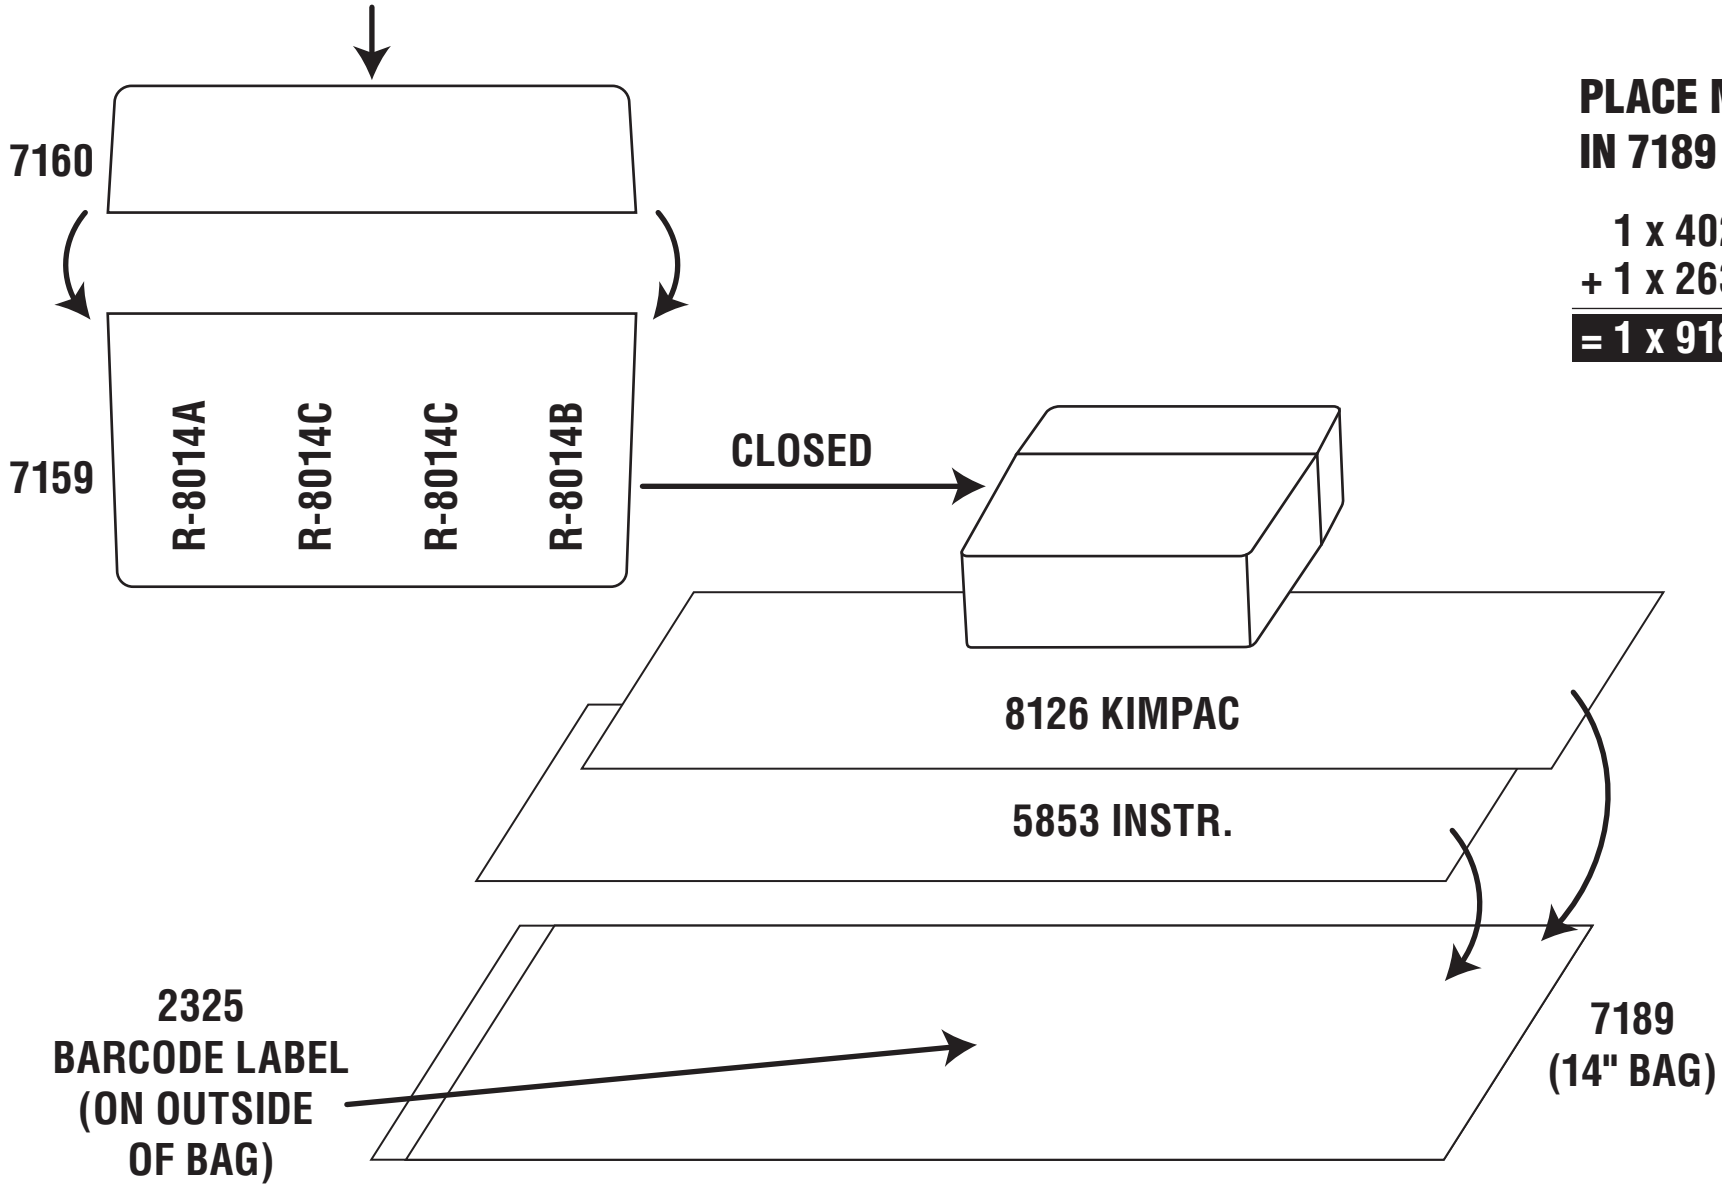

KIMPAC 8126 COVERS INSTR. 5853

7204K LABEL
(ON TOP OF 7160 LID)

**PLACE MISC. PARTS
IN 7189**

1 x 4028 (PIPET)
+ 1 x 2634 (PURPLE CAP)
= 1 x 9183

PACKING LAYOUT FOR **K-8014**