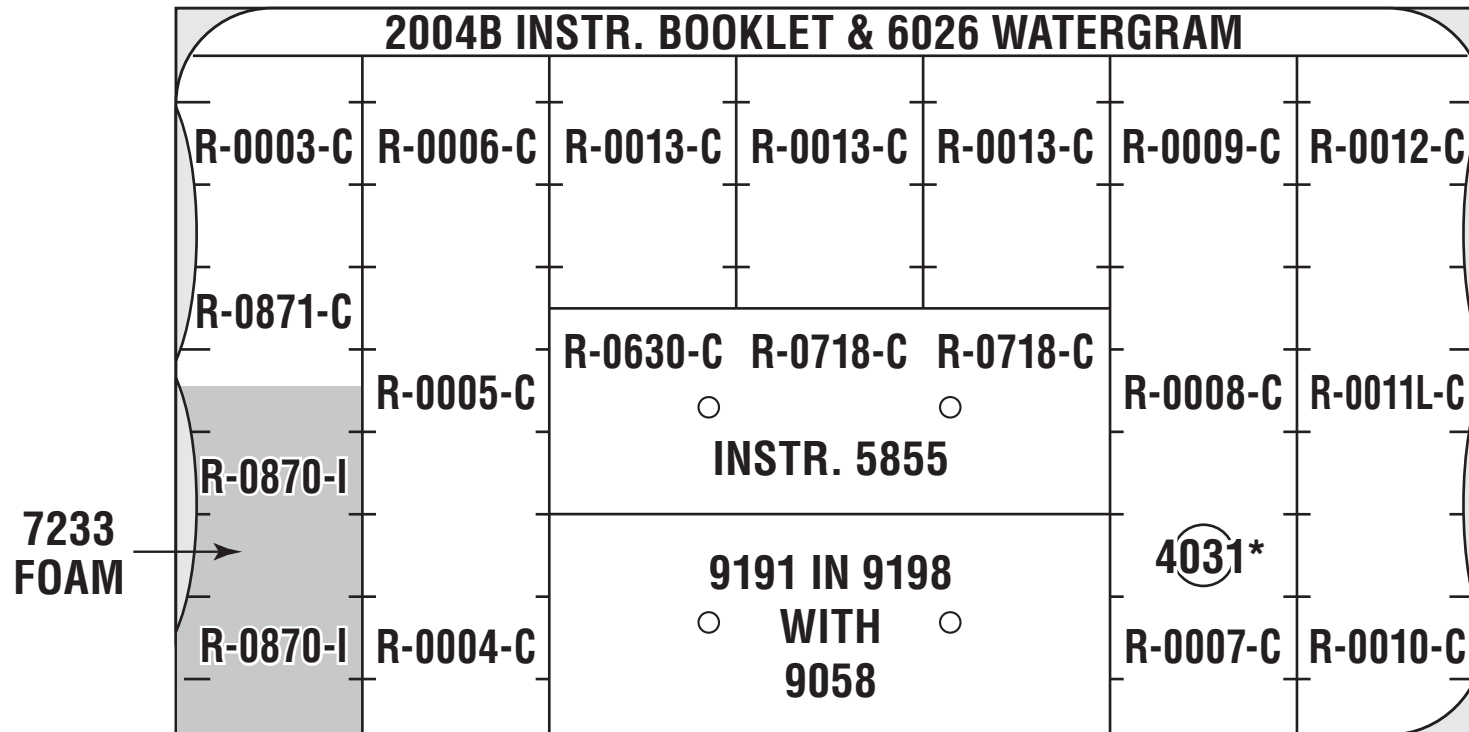

**KIMPAC 8126 IN LID
INSTR. 5324 IN LID
CASE LABEL 7113K**

***CASE CLOSSES BETTER WITH 4031 BETWEEN R-0007-C & R-0008-C**

PACKING LAYOUT FOR K-2006C-SALT